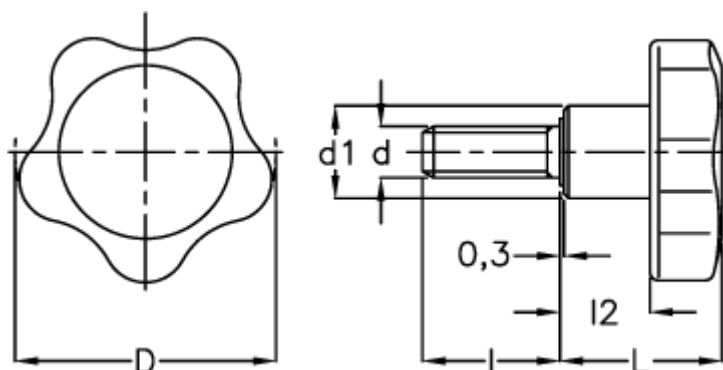

# Data Sheet

Article number: 2302166173

Description: E+G Lobe knobs  
VC.692/25 SST-p-M6x20

## Measures

---

D	= 25
d1	= 12
d 6g	= M6
l	= 20
L	= 20
l2	= 10